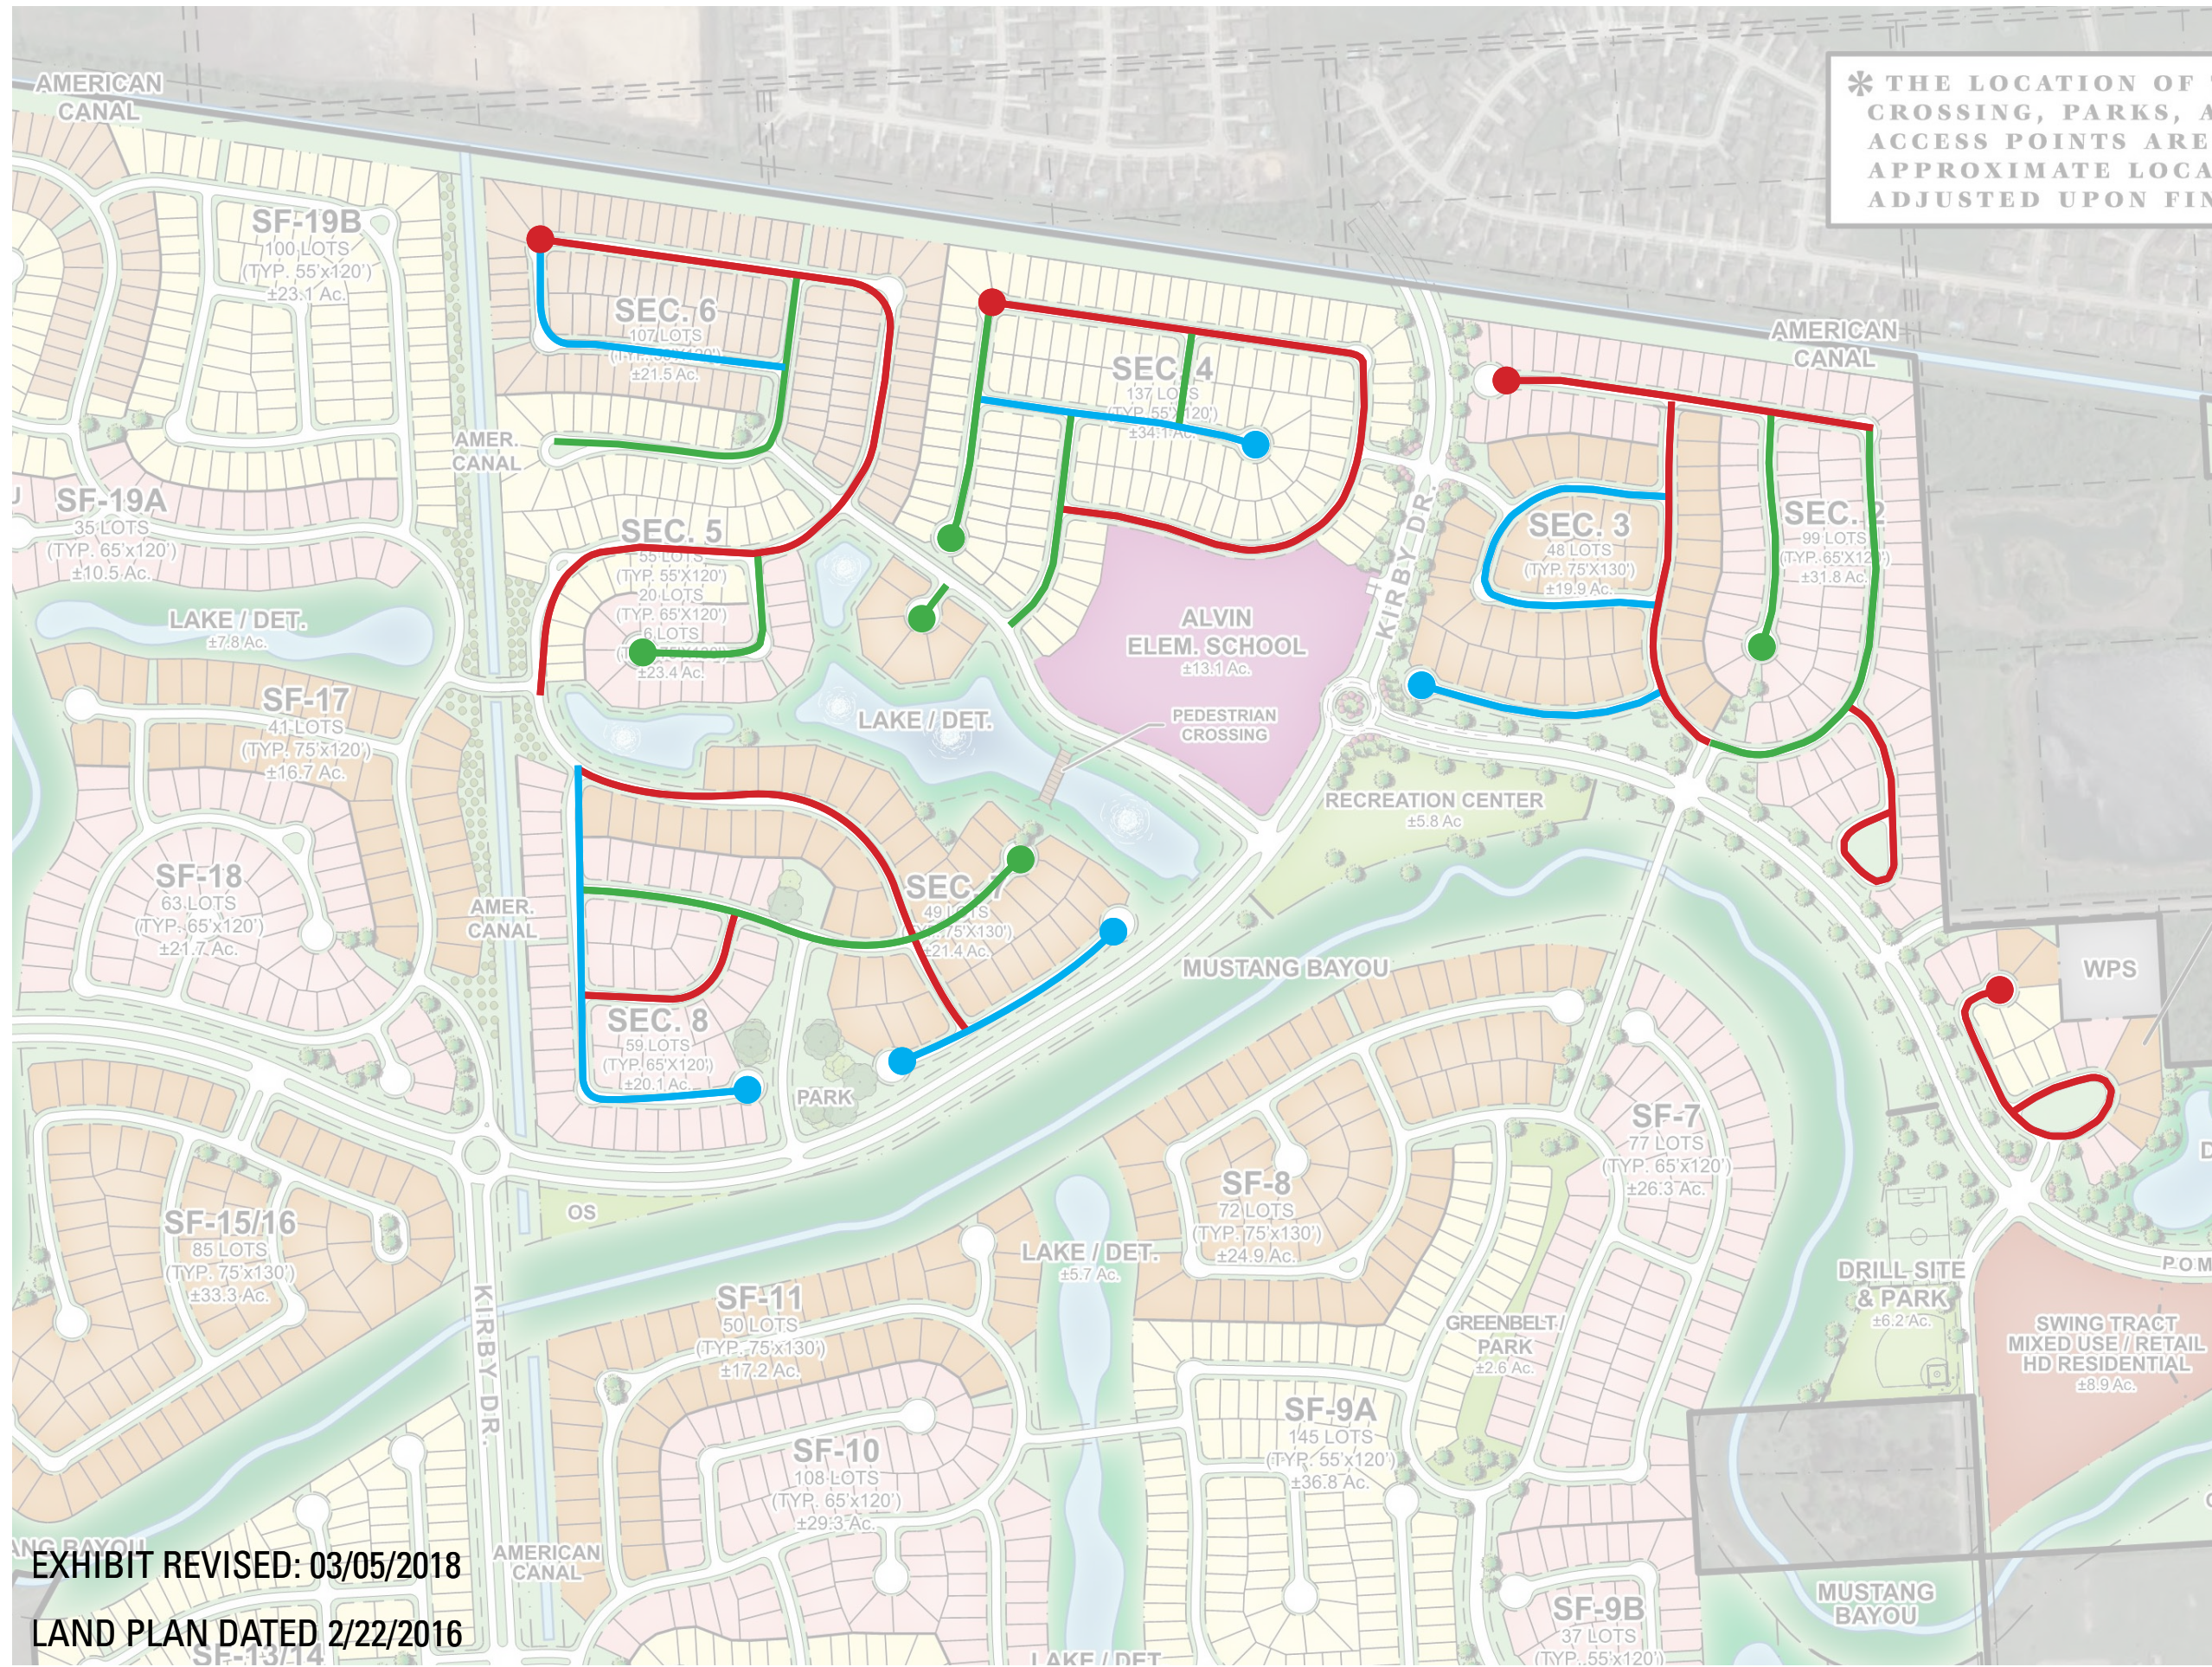

EXHIBIT: 08/20/2020

LAND PLAN DATED 05/04/20

LIVE OAK

CEDAR ELM

SHUMARD OAK

EXHIBIT REVISED: 03/05/2018  
LAND PLAN DATED 2/22/2016

LIVE OAK

CEDAR ELM

SHUMARD OAK

EXHIBIT: 12/04/2018

LAND PLAN DATED 7/03/2018<sup>c.</sup>

LIVE OAK

CEDAR ELM

SHUMARD OAK

EXHIBIT: 05/14/2019  
 LAND PLAN DATED 04/02/2019

LIVE OAK

CEDAR ELM

SHUMARD OAK

EXHIBIT: 08/20/2020  
 LAND PLAN DATED 05/04/20

LIVE OAK

CEDAR ELM

SHUMARD OAK

EXHIBIT: 08/10/2021  
 LAND PLAN DATED 7/26/2021

LIVE OAK

CEDAR ELM

SHUMARD OAK