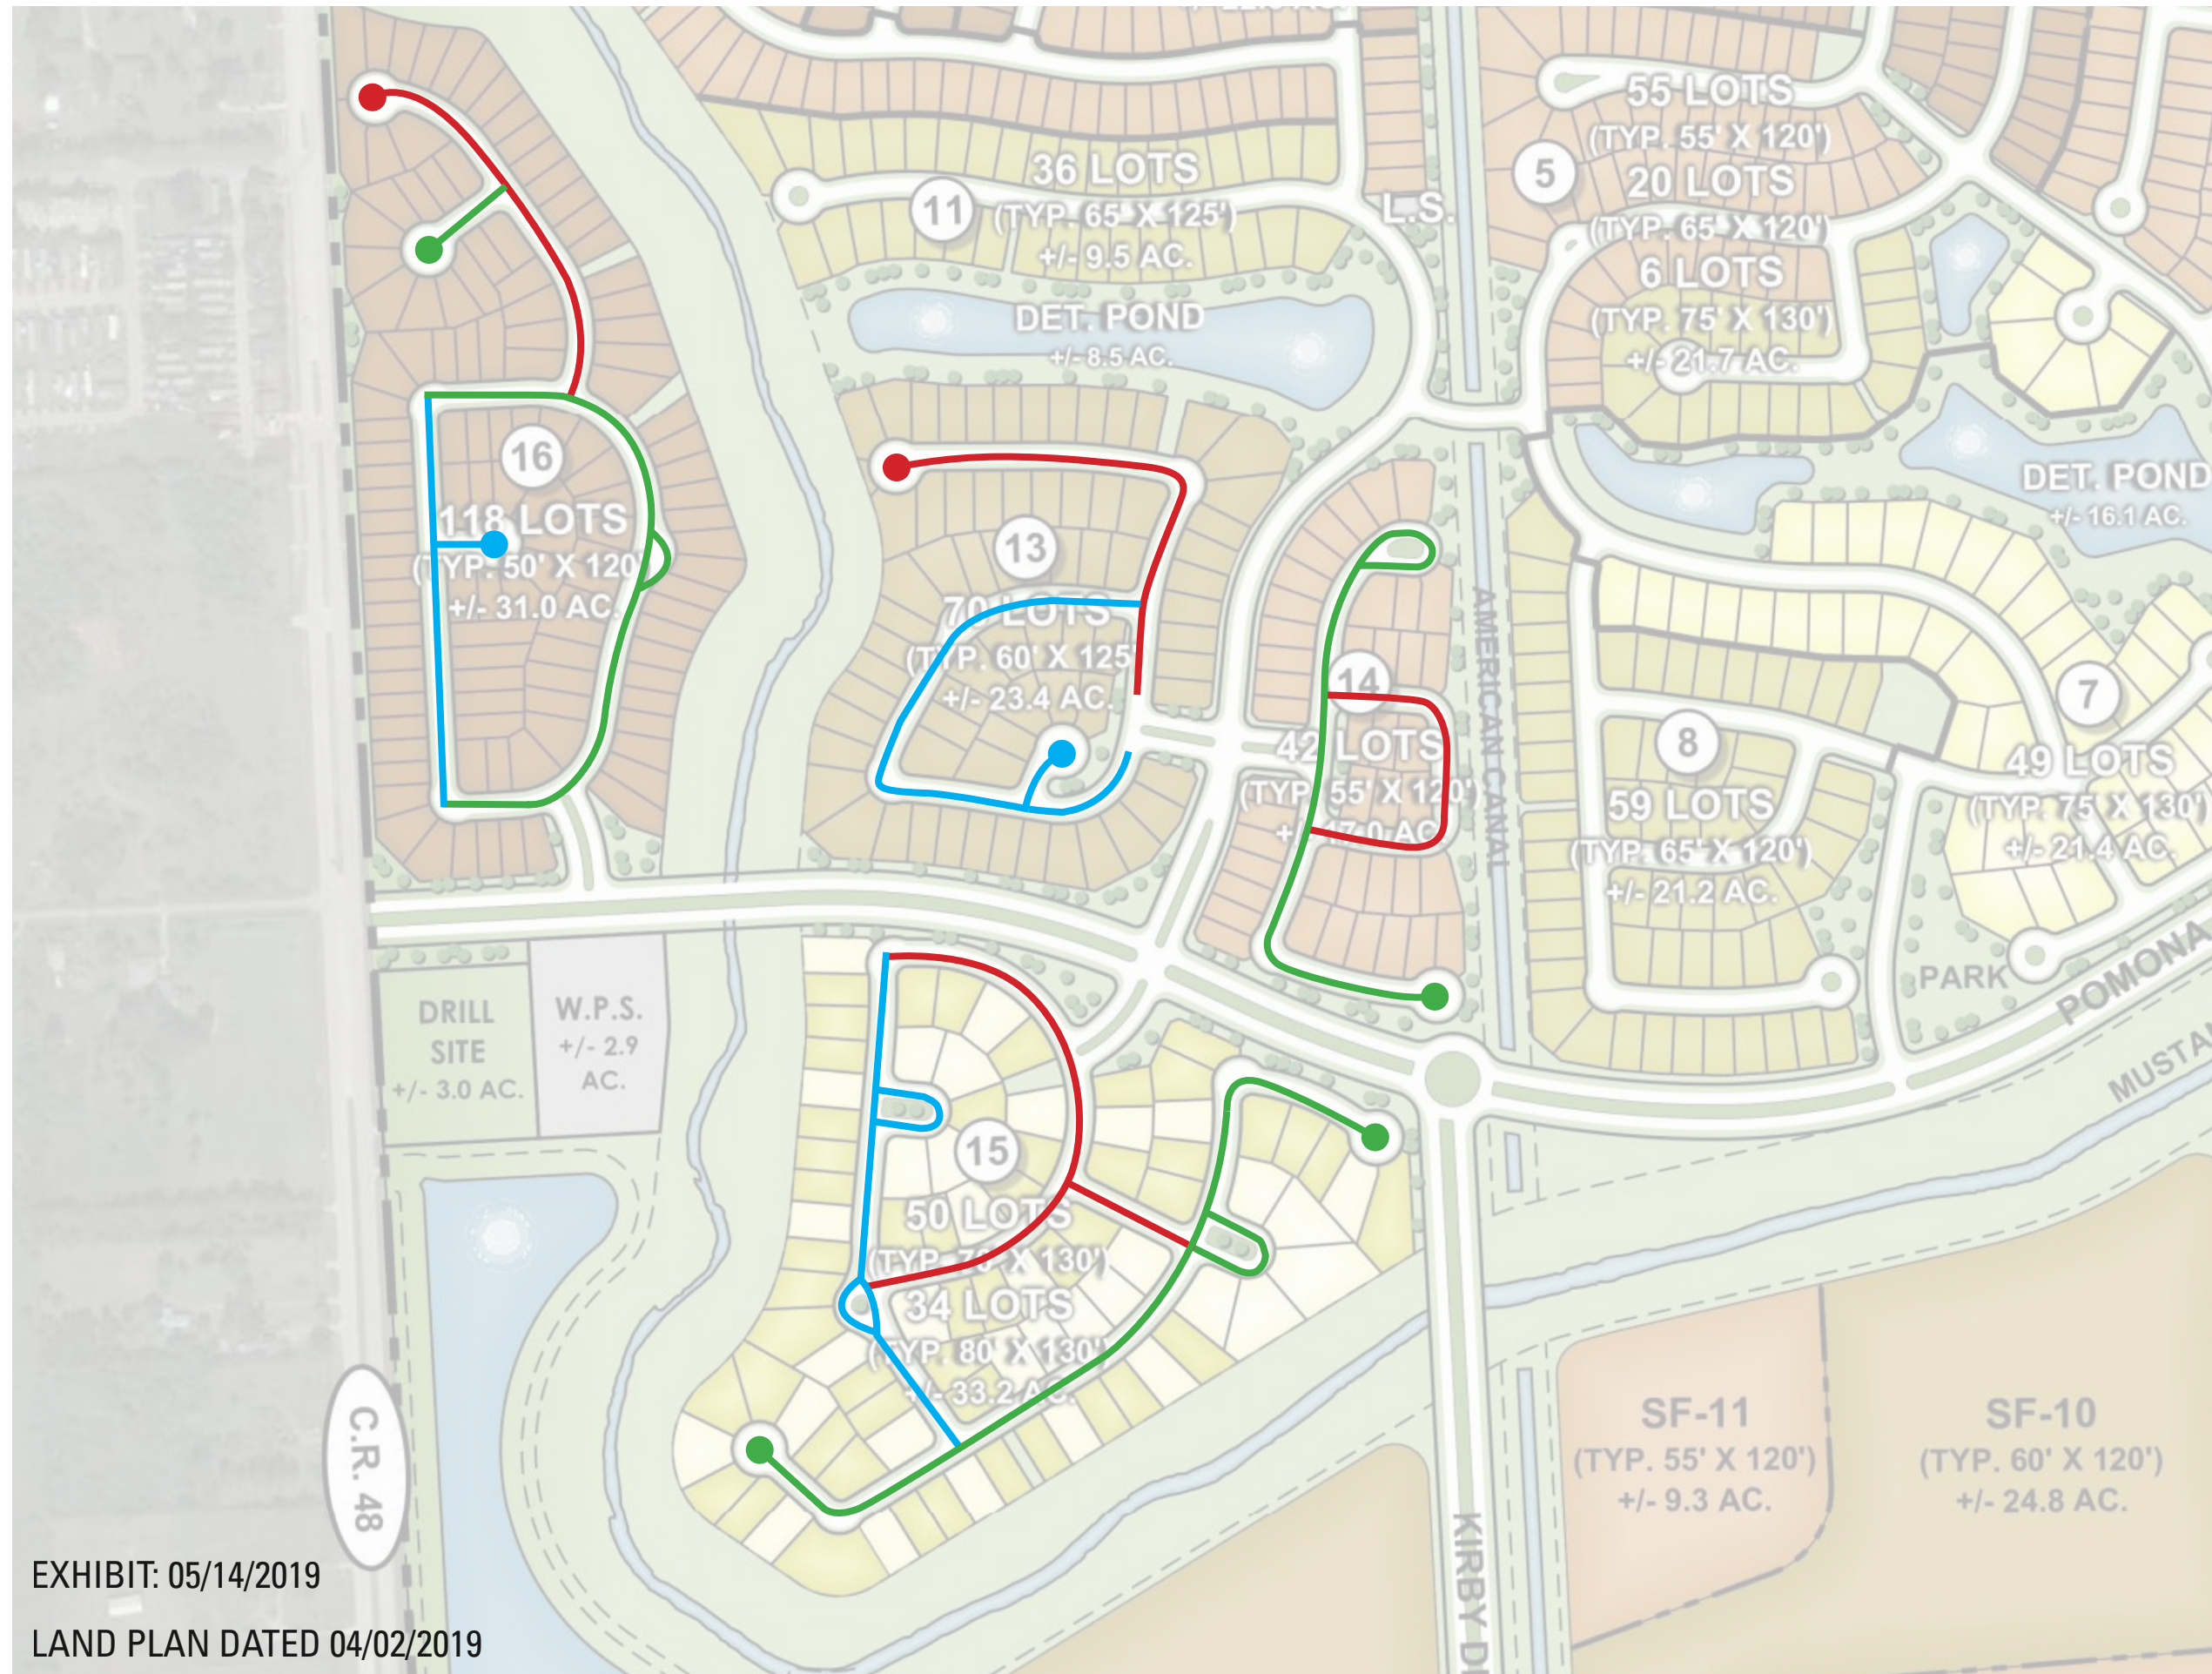

EXHIBIT: 08/20/2020

LAND PLAN DATED 05/04/20

LIVE OAK

CEDAR ELM

SHUMARD OAK

EXHIBIT REVISED: 03/05/2018  
LAND PLAN DATED 2/22/2016

LIVE OAK

CEDAR ELM

SHUMARD OAK

EXHIBIT: 12/04/2018

LAND PLAN DATED 7/03/2018<sup>c.</sup>

LIVE OAK

CEDAR ELM

SHUMARD OAK

EXHIBIT: 05/14/2019  
 LAND PLAN DATED 04/02/2019

LIVE OAK

CEDAR ELM

SHUMARD OAK

EXHIBIT: 08/20/2020  
 LAND PLAN DATED 05/04/20

LIVE OAK

CEDAR ELM

SHUMARD OAK

EXHIBIT: 08/10/2021  
 LAND PLAN DATED 7/26/2021

LIVE OAK

CEDAR ELM

SHUMARD OAK