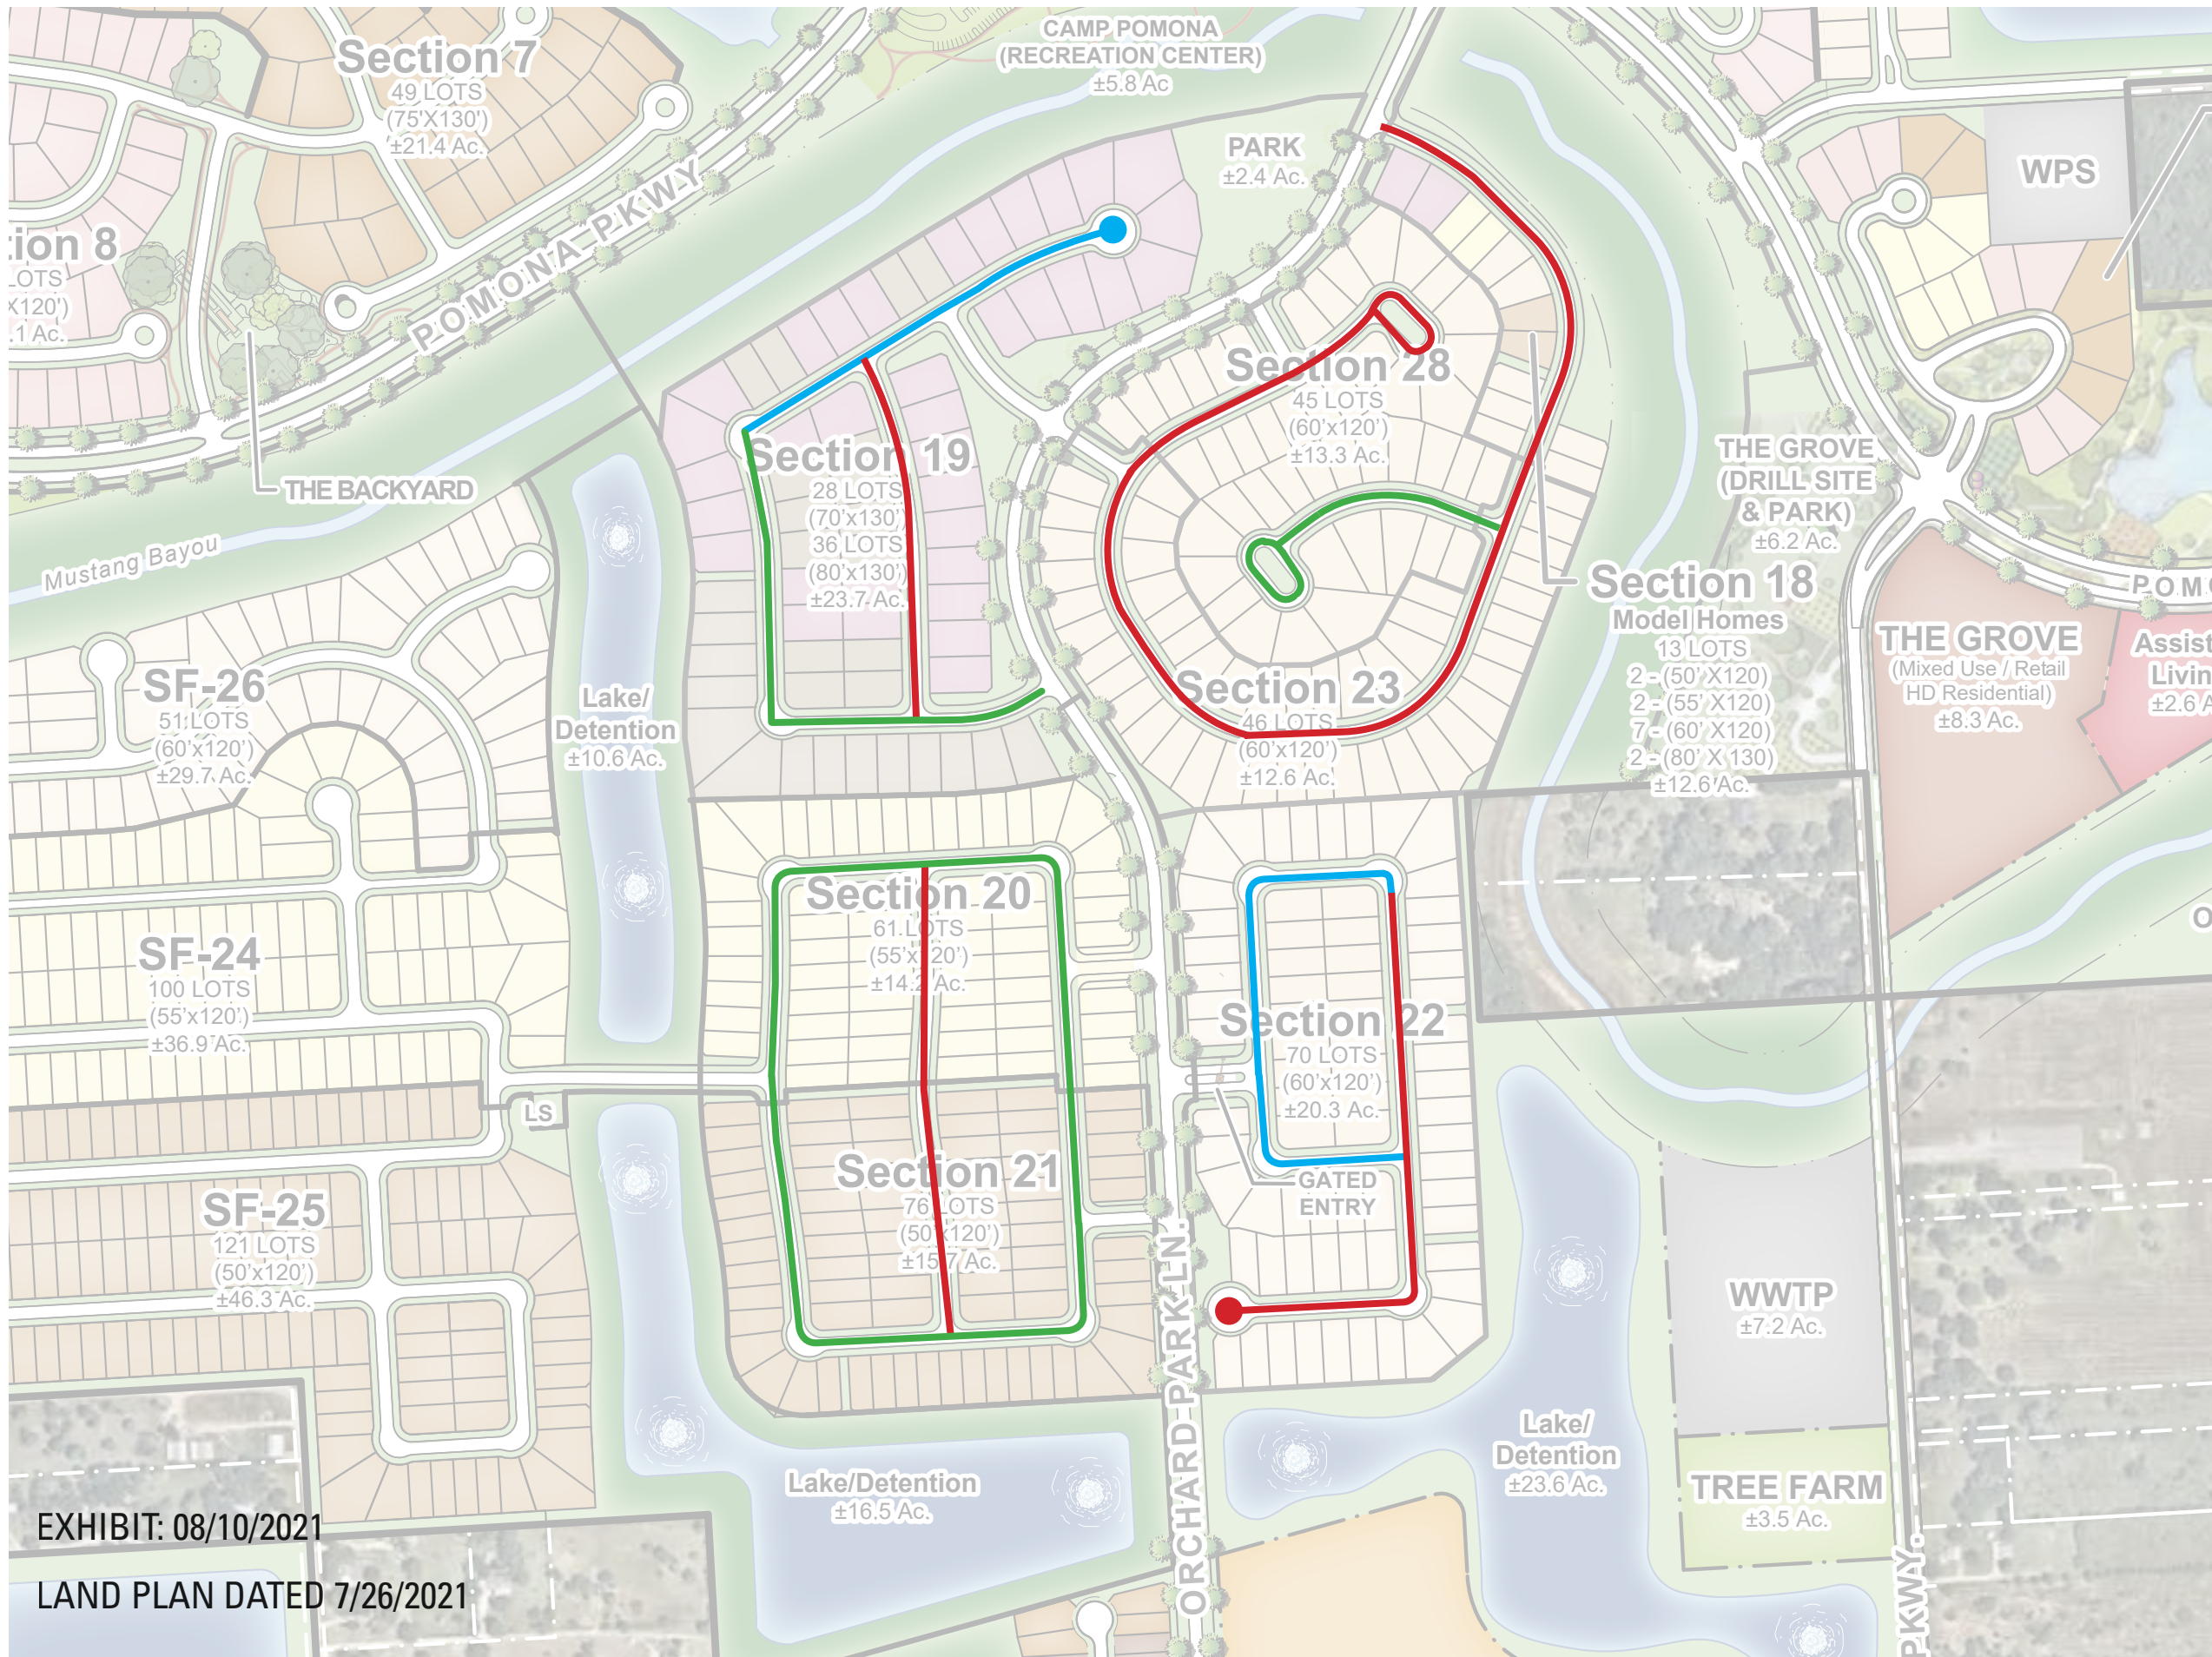

SHUMARD OAK

EXHIBIT: 12/04/2018

LAND PLAN DATED 7/03/2018<sup>c.</sup>

LIVE OAK

CEDAR ELM

SHUMARD OAK

EXHIBIT: 05/14/2019  
 LAND PLAN DATED 04/02/2019

LIVE OAK

CEDAR ELM

SHUMARD OAK

EXHIBIT: 08/20/2020  
 LAND PLAN DATED 05/04/20

LIVE OAK

CEDAR ELM

SHUMARD OAK

EXHIBIT: 08/10/2021  
 LAND PLAN DATED 7/26/2021

LIVE OAK

CEDAR ELM

SHUMARD OAK